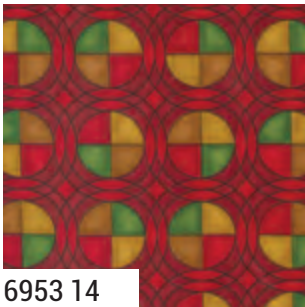

JULY 2024 DELIVERY

IG | @modafabrics #twelvedaysfabric

moda FABRICS + SUPPLIES®

TWELVE DAYS PANEL

Panel Size: 24" x 44". Block Size: 7.5" x 7.5". Border Size: 4"

6955 11

6955 19

Twelve Days *By Holly Taylor*

6538 283

6953 14

6954 14

6950 14

9900 130 KANSAS RED

Bella Solid Coordinates

moda JULY DELIVERY

Twelve Days *By Holly Taylor*

6952 33

6953 12

6952 22

6954 13

6951 23

6538 282

6952 13

6538 284