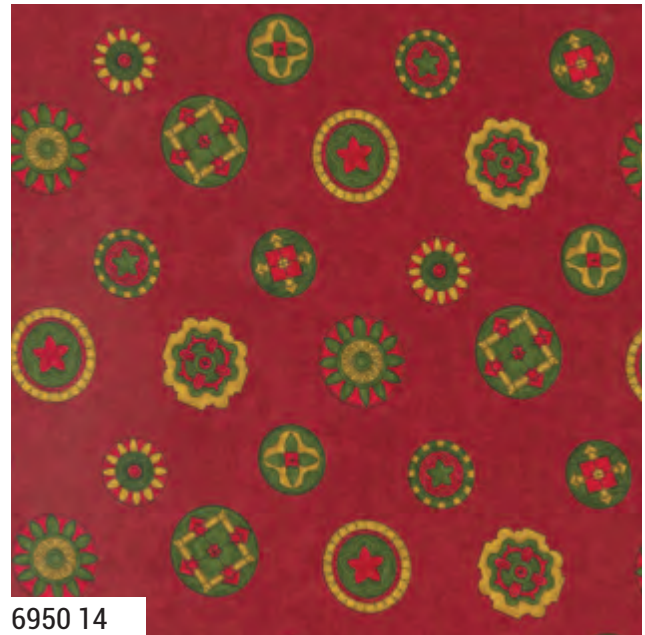

JULY 2024 DELIVERY

IG | @modafabrics #twelvedaysfabric

moda FABRICS + SUPPLIES®

TWELVE DAYS PANEL

Panel Size: 24" x 44". Block Size: 7.5" x 7.5". Border Size: 4"

6955 11

6955 19

Twelve Days *By Holly Taylor*

6538 283

6953 14

6954 14

6950 14

9900 130 KANSAS RED

Bella Solid Coordinates

moda JULY DELIVERY

Twelve Days *By Holly Taylor*