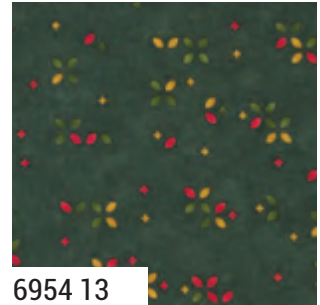

JULY 2024 DELIVERY

IG | @modafabrics #twelvedaysfabric

moda FABRICS + SUPPLIES®

TWELVE DAYS PANEL

Panel Size: 24" x 44". Block Size: 7.5" x 7.5". Border Size: 4"

6955 11

6955 19

Twelve Days *By Holly Taylor*

6538 283

6953 14

6954 14

6950 14

9900 130 KANSAS RED

Bella Solid Coordinates

moda JULY DELIVERY

Twelve Days *By Holly Taylor*

6952 33

6953 12

6952 22

6954 13

6951 23

6538 282

6952 13

6538 284