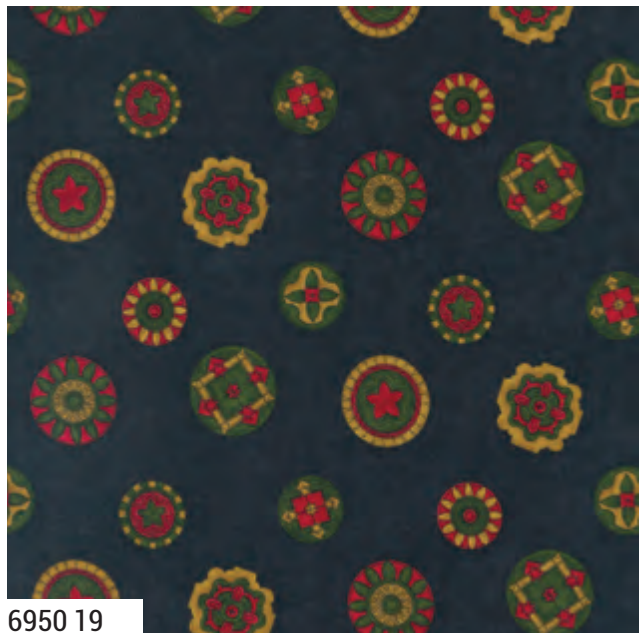

6950 19

6950

Asst.
15

Asst.
10

AB

JR

LC

MC

PP

JULY DELIVERY

•23 Prints •100% Premium Cotton

ABs contain 22 skus including 1 panel, 6955-11, cut 24" x 44". JRs, LCs, MCs & PPs include 2 each of all skus except 6955 & 6952-13.