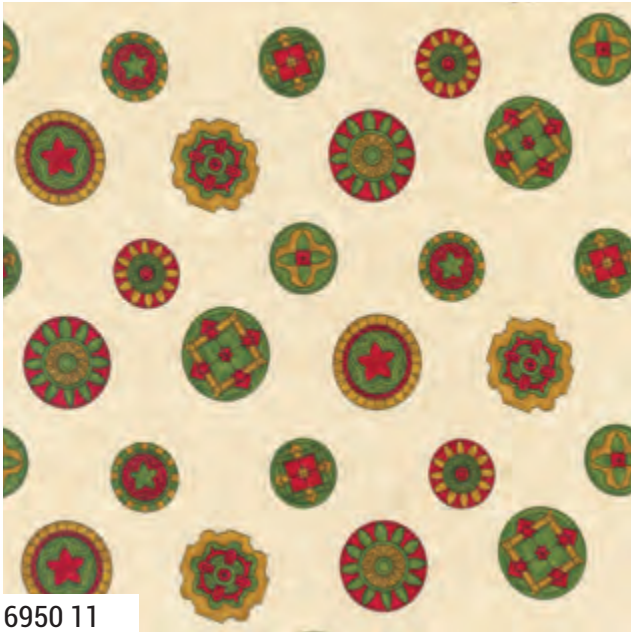

Twelve Days *By Holly Taylor*

9900 67 FIG TREE CREAM

6950 11