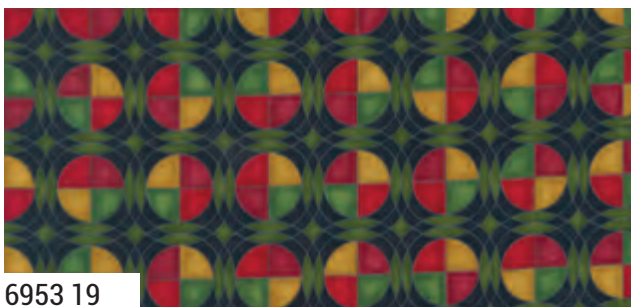

Twelve Days *By Holly Taylor*

6953 19

6950

Asst.
15

Asst.
10

AB

JR

LC

MC

PP

JULY DELIVERY

•23 Prints •100% Premium Cotton

ABs contain 22 skus including 1 panel, 6955-11, cut 24" x 44". JRs, LCs, MCs & PPs include 2 each of all skus except 6955 & 6952-13.