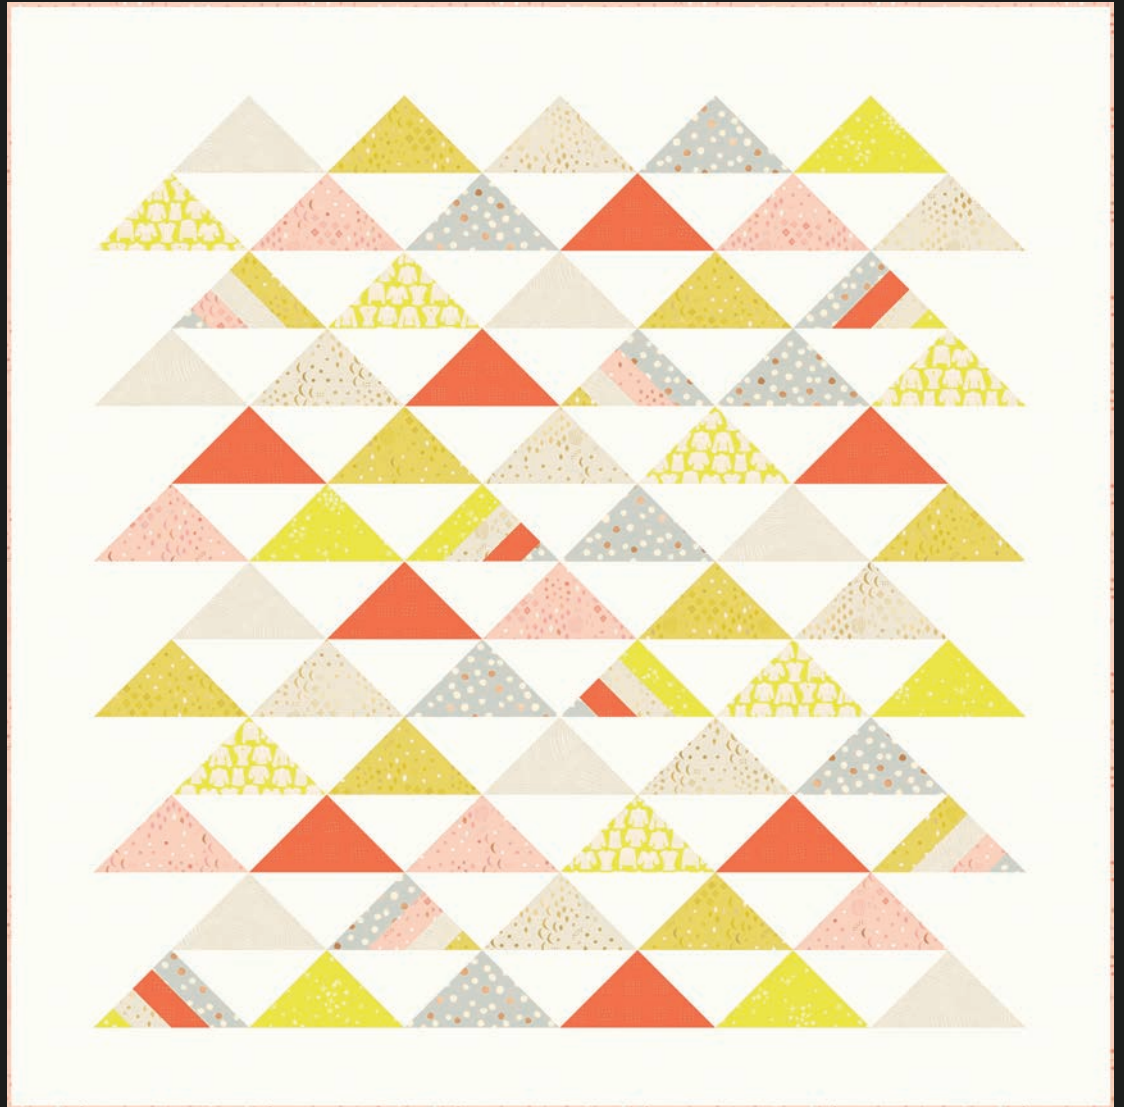

First Light is a collaborative collection amongst all five Ruby Star Society designers. A gorgeous sunrise gradient features lots of lower volume options mixed with more intense pops of color, all punctuated by several rich black prints. Focus on the softer shades for more subtle projects, and add the more saturated shades for a bit more contrast and oomph. All together First Light is a beautiful shimmering range that is sure to make projects sparkle!

c.

...or include the brighter hues too for more high contrast results!

HDS 086 Hunter Design Studio - Colorblock Flowers

96" X 96"

ES 201ENP Everyday Stitches - Explore

Ending Nine Patch

60" X 80"

PP 108 Patchwork & Poodles - Spyglass