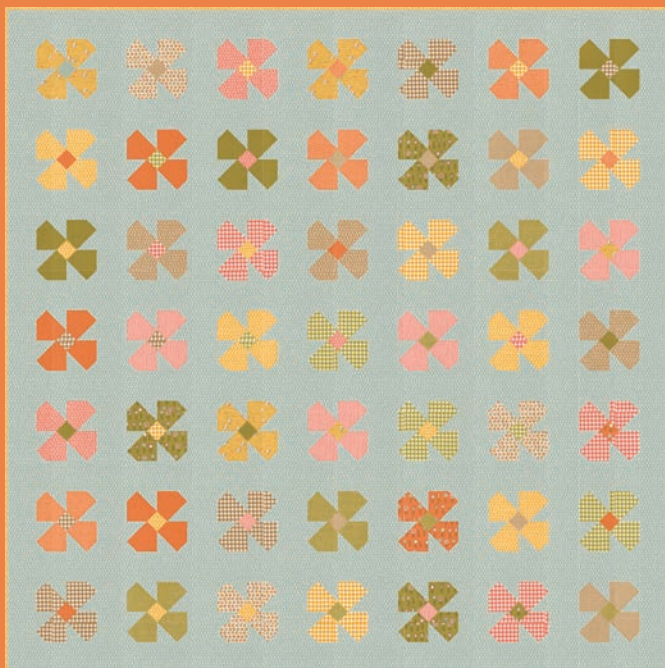

SW P322 Picking Daisies 66" x 66"

Blue Version