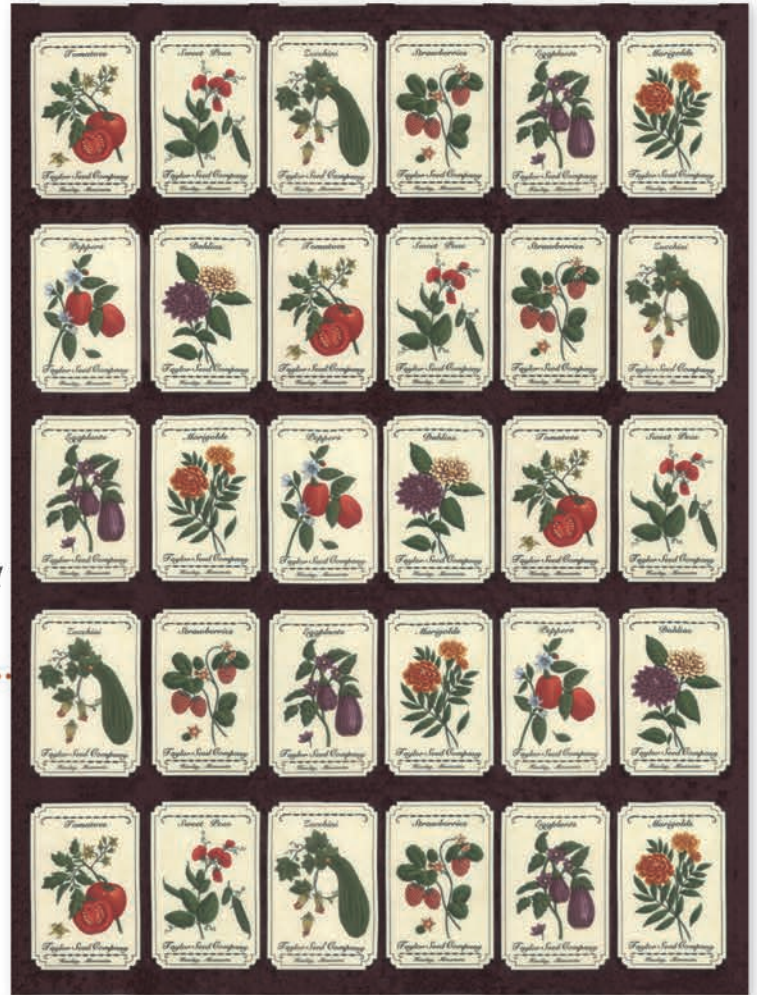

6764 17

6765 17

6764 12

6538 177

6761 13

6715 22

6765 12

6538 172

6763 12

6762 12

6761 17

6764 13

6538 173

6763 11

6715 23

panel reduced to show detail

Panel measure 24" x 44"

Cream Seed Packet
with no border
approx 3½" x 5½"

6760 17 Earth Brown

6760 12 Eggplant

6760 13 Zucchini

**Antler Quilt
Designs**

AQD 0262/AQD262G
Fresh Off The Vine
68" x 84"

AQD 0120/AQD 0120G
Postcards 12" x 36" PP Friendly