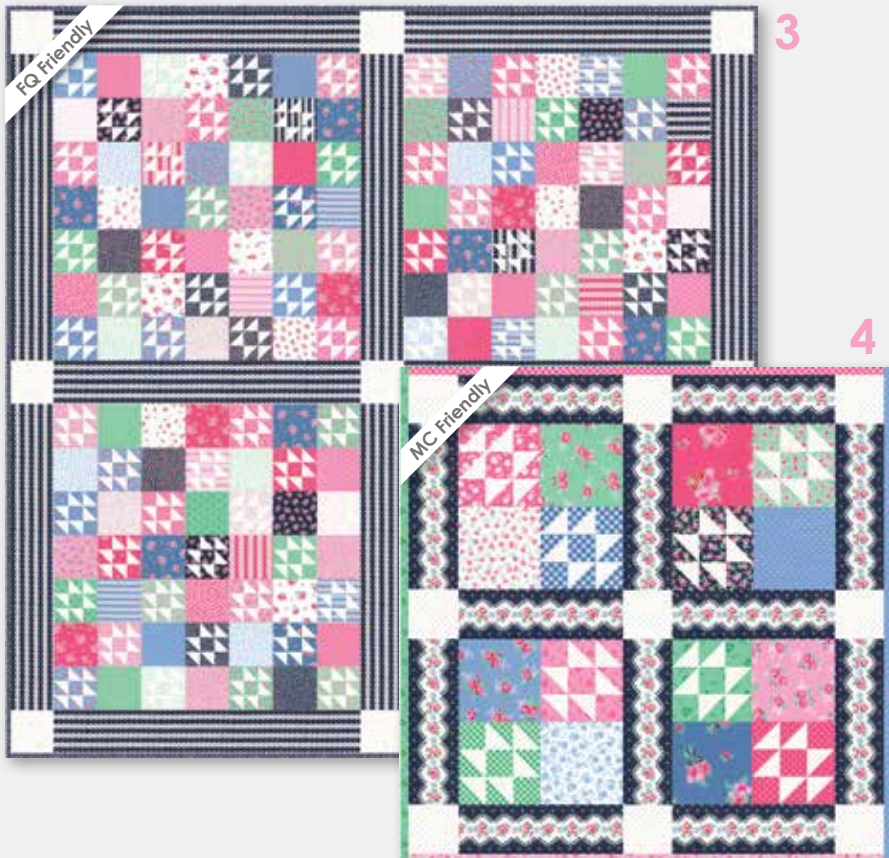

# guest room

Kristyne Czepuryk of Pretty by Hand  
Stay awhile ...

*patterns shown by Pretty by Hand*

moda  
FABRICS + SUPPLIES

PBH 25 / PBH 25G Early Riser Size: 83" x 83"

Guest Room is a sweet collection of pretty little florals in fresh colors that evoke thoughts of spring gardens and cool evenings. Quilts made with this fabric will undoubtedly have the feel of the 1930s. Combining whimsical bouquets, tiny gingham, posies, and an eyelet lace ticking stripe creates the perfect mix for quilts with heritage charm. The updated colors of rose, chambray, grass, white, and navy all sparkle together to keep things fresh. Add one or two solids to the mix and voila, you will have an instant heirloom quilt to welcome your guests and keep them cozy warm, whether they're playing board games in the family room, having a picnic in the park, curled up by the fire reading a good book, or sleeping in after a movie marathon.

8417 20

8414 28

8412 20

8411 19

8413 19

PBH 21 / PBH 21G Dear Doris Size: 68" x 76"

**PBH 24 / PBH 24G** Powdered Sugar  
Size: 80" x 82"

**PBH 28 / PBH 28G** Round Pencil Case Size: 3" x 3" x 9"

- 1. PBH 22 / PBH 22G  
At the Cottage  
Size: 65" x 75"
- 2. PBH 27 / PBH 27G  
At the Cottage Mini  
Size: 16" x 16"
- 3. PBH 23 / PBH 23G  
Board Games  
Size: 77" x 77"
- 4. PBH 26 / PBH 26G  
Board Games Mini  
Size: 12" x 12"