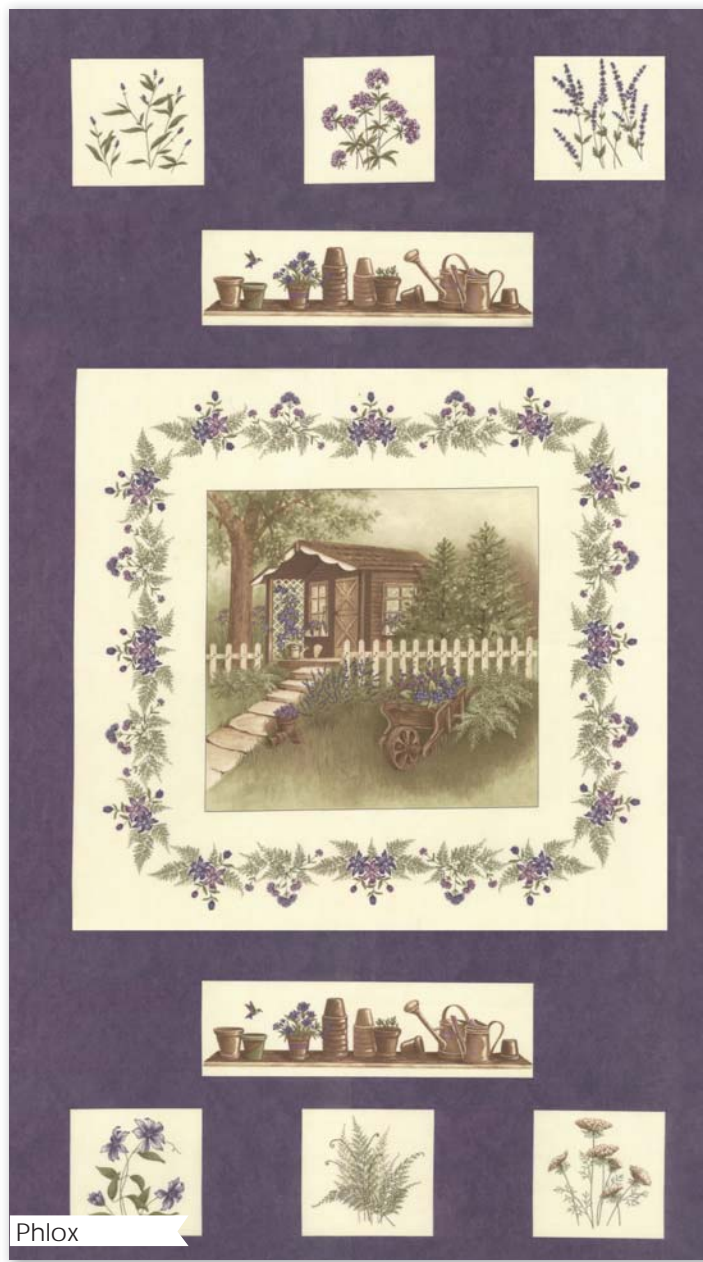

nurtured by holly taylor

AQD 0405 /
AQD 0405G
The Potting Shed
Wildflowers
Size: 63" x 79"

AQD 0405 /
AQD 0405G
The Potting Shed
Size: 60" x 68"

AQD 0405 /
AQD 0405G
The Potting Shed
Basket of Blooms
Size: 33" x 46"

Dark Moss

6620 14

Phlox

6620 15

Panels measure apprx. 24" x 44". Square measures apprx. 18" x 18".
Smaller squares measure apprx. 4" x 4". Rectangle measures apprx. 3" x 10".

The anticipation to get out in the garden is mounting. As I walk out to the potting shed to check on the neat little rows of seedlings under the grow lights, I feel the warm early spring sun on my face. Yes soon the soil will be warm enough to put the delicate plants into the ground. There are so many signs the timing is just around the corner. Yesterday several white egrets flew over my house on their way to the pond. The robins are so busy building their nests and my hostas and butterfly bushes are poking their pretty green sprouts out to catch the warm rays of the sun. We hope the butterflies will come and stay awhile this season. Soon I can transfer some of my seedlings in to flower pots to scatter around the porch and front steps. Maybe even a few for my lovely neighbor. Everyone love's the gift of plants. This year I will add some blazing stars, coneflowers and Cosmos to "help the dwindling bee population." I can't wait.