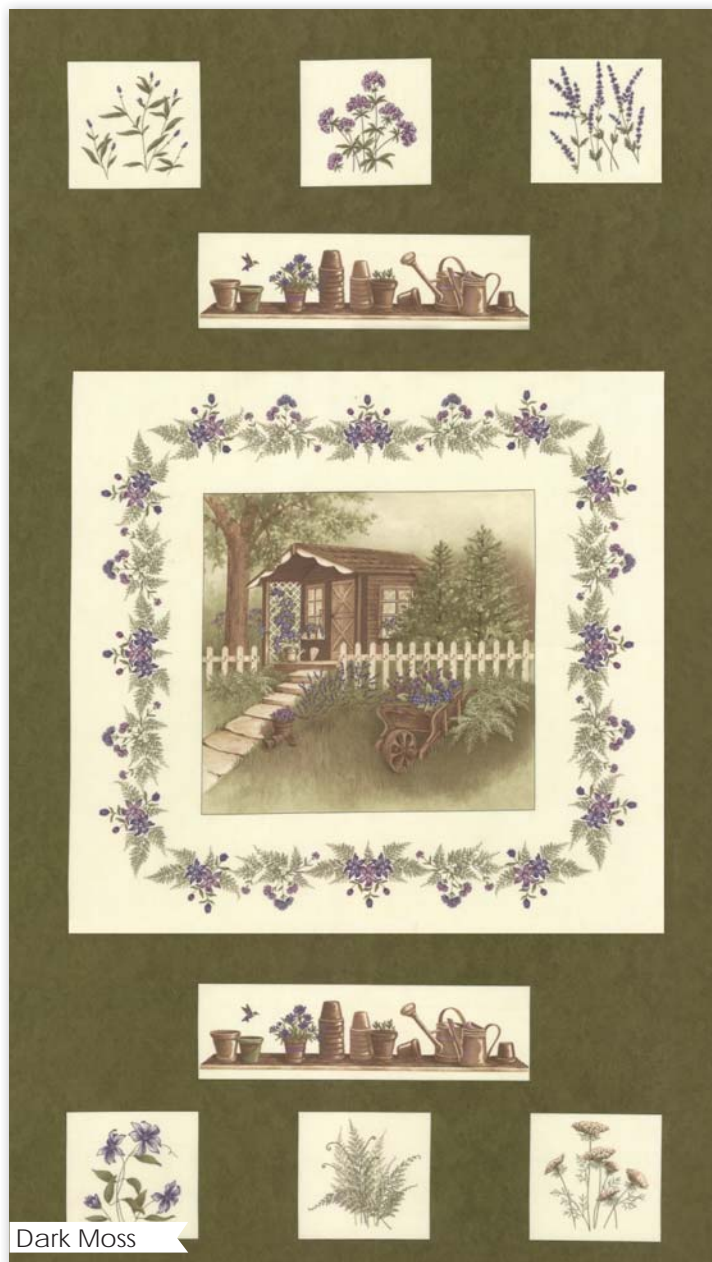

nurtured by holly taylor

AQD 0405 /
AQD 0405G
The Potting Shed
Wildflowers
Size: 63" x 79"

AQD 0405 /
AQD 0405G
The Potting Shed
Size: 60" x 68"

AQD 0405 /
AQD 0405G
The Potting Shed
Basket of Blooms
Size: 33" x 46"

Dark Moss

6620 14

Phlox

6620 15

Panels measure apprx. 24" x 44". Square measures apprx. 18" x 18".
Smaller squares measure apprx. 4" x 4". Rectangle measures apprx. 3" x 10".

The anticipation to get out in the garden is mounting. As I walk out to the potting shed to check on the neat little rows of seedlings under the grow lights, I feel the warm early spring sun on my face. Yes soon the soil will be warm enough to put the delicate plants into the ground. There are so many signs the timing is just around the corner. Yesterday several white egrets flew over my house on their way to the pond. The robins are so busy building their nests and my hostas and butterfly bushes are poking their pretty green sprouts out to catch the warm rays of the sun. We hope the butterflies will come and stay awhile this season. Soon I can transfer some of my seedlings in to flower pots to scatter around the porch and front steps. Maybe even a few for my lovely neighbor. Everyone love's the gift of plants. This year I will add some blazing stars, coneflowers and Cosmos to "help the dwindling bee population." I can't wait.