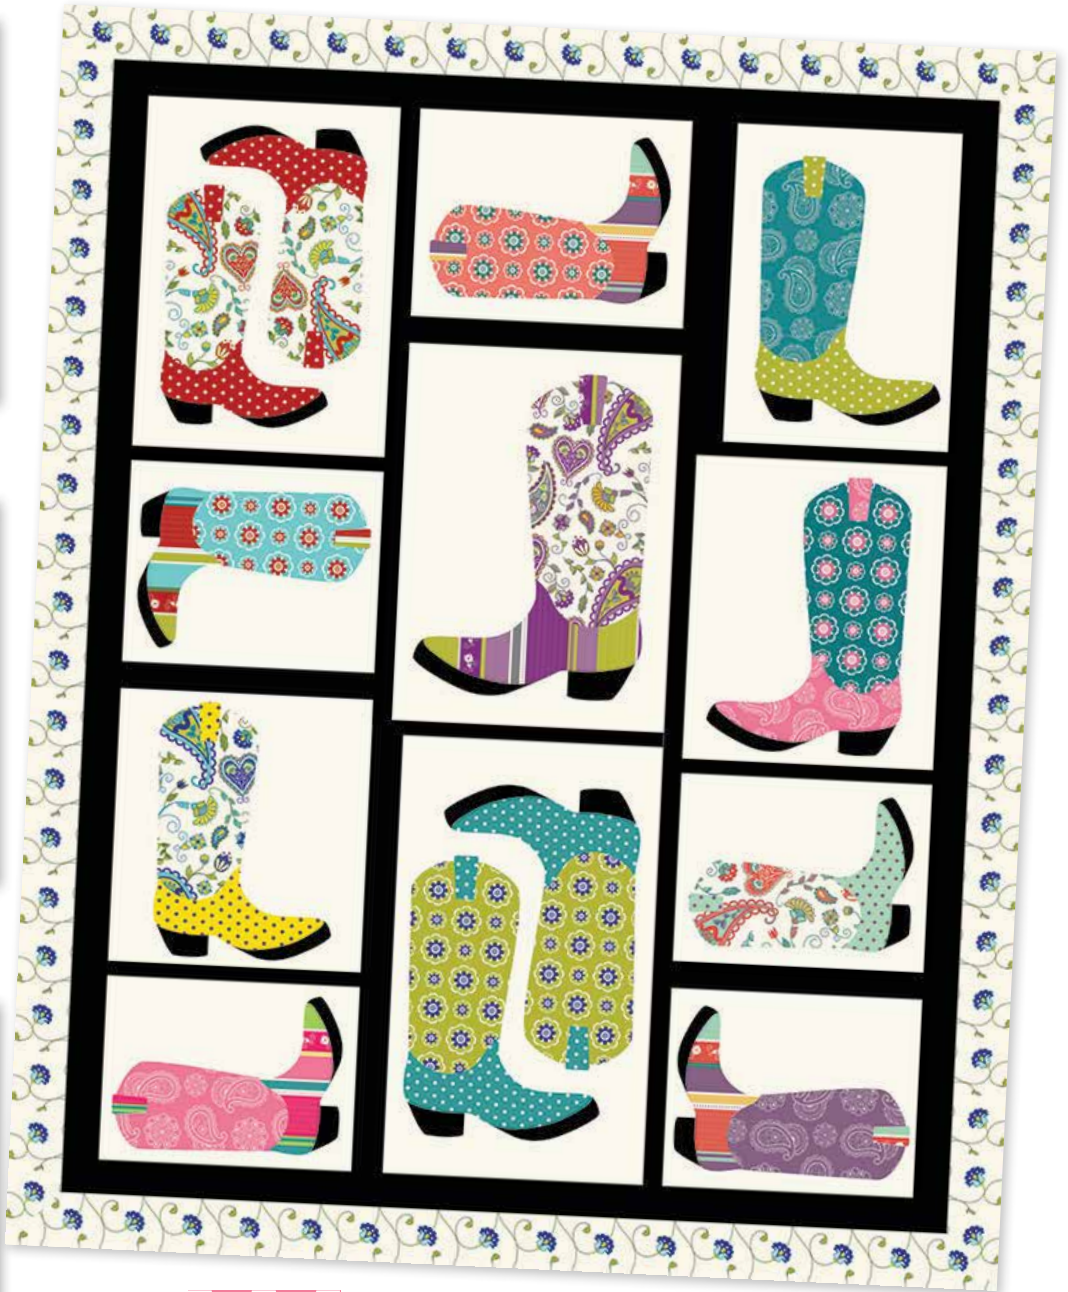

# Caravan Roundup

MaryJane 

As just as pretty-as-you-please attitude paired with practicality chronicles the modern-day “glamper”. From her stirrup-ready boots to her bandana – a combination hair-scarf, necktie, campfire hot-pad, and emergency coffee filter – “glampers” are adored in curlicues, polka dots, lacy motifs, paisleys and their celebrated emblem, the Compass Rose. MaryJane Butters' **Caravan Roundup** do-si-dos the hard-working paisley with lacy lace and a compass rose, giving curtsy to the gloriously-girly curlicue.

11640 21

Adventure Li'l Sass

11642 11

Web Pattern Boot Roundup Size: 50" x 64"

Adventure Big Sky

11642 27

Adventure Big Sky

11645 27