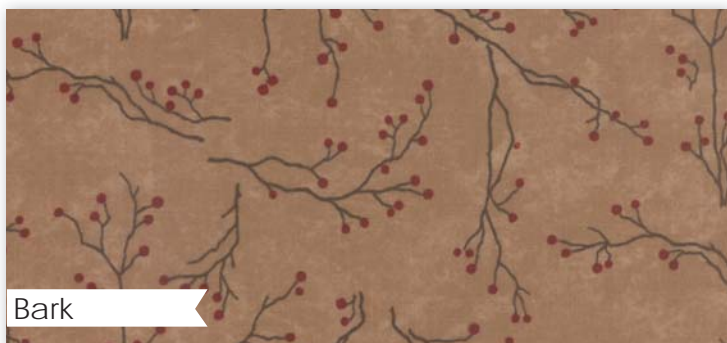

Bark

6592 16*

moda **KIT**