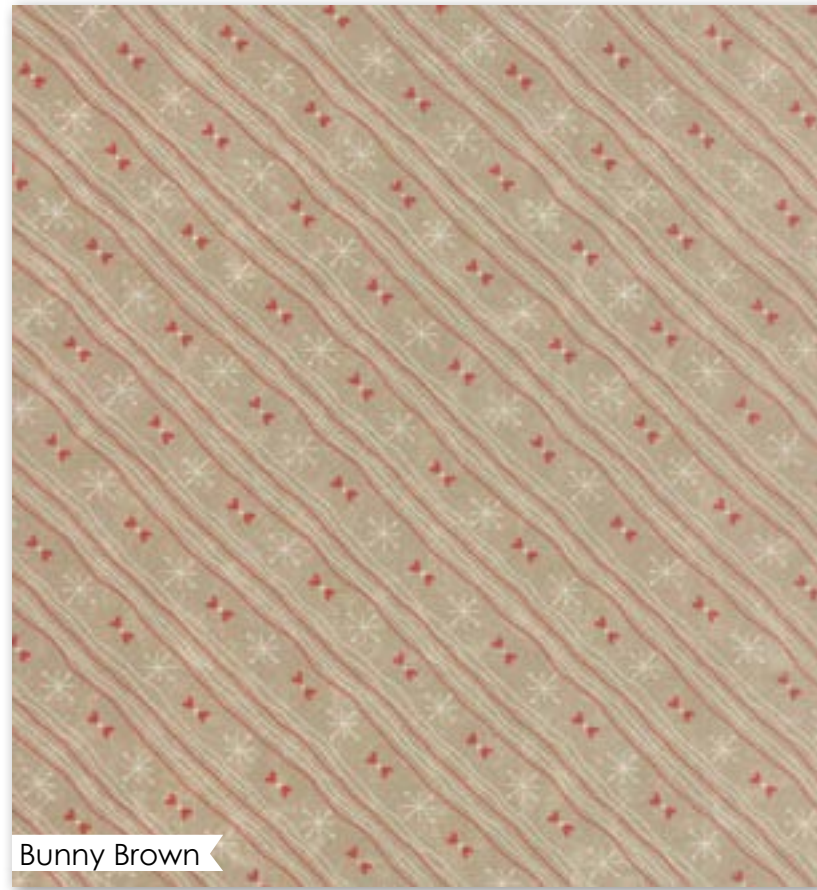

Snow

Bunny Brown

17857 13