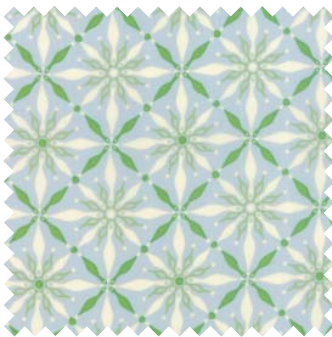

No 27183 15*
Icicle