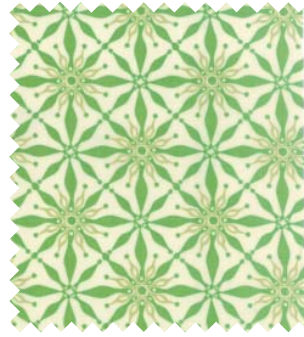

solstice

kate SPAIN

*S*olstice is a walk into a star-lit snowy evening. Fresh-cut evergreens, berry-toned reds, and icy blues bring to life a constellation of hand-carved foliage, paper cut snowflakes, and luxurious embellishments. I hope this line will inspire you to create and will brighten the celebrations throughout the holiday season.

№ 27180 21
Berry

№ 27185 17
Snow

№ 27184 17*
Snow

№ 27181 27
Tonal Snow

№ 27181 23*
Snow

№ 27180 17*
Snow

one

one good tidings
 ISE 147 / ISE 147G
 size 66.5" x 66.5"

two solstice
 PS27180
 size 68" x 68"
 Project sheet can be
 featured as a 6 month BOM

two

No 27187 11*
 Multi

No 27187 23*
 Laurel

No 27187 14
 Pine

No 27186 24*
 Laurel

No 27186 14
Pine

No 27185 13*
Laurel

No 27183 13
Laurel

No 27182 23*
Laurel

No 27182 13*
Snow-Laurel

No 27181 13*
Laurel

No 27180 13*
Laurel

No 27185 16
Cedar

No 27182 16
Cedar

No 27187 15*
Icicle