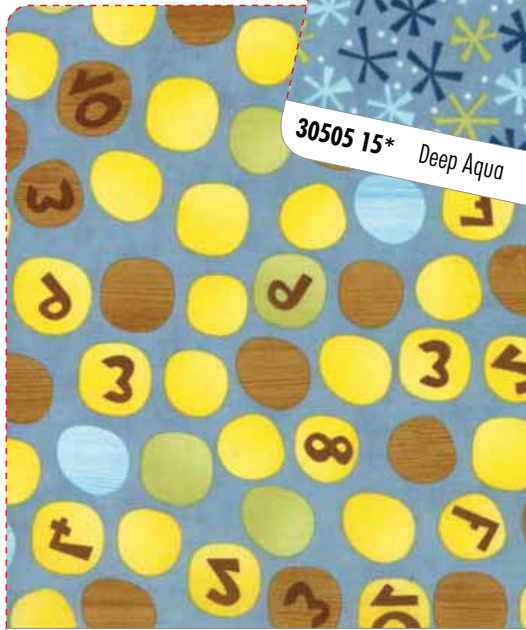

Ten little things

Jenn Ski

Let's count along with **Ten Little Things**, Jenn Ski's debut collection by Moda. The main panel is made up of ten illustrations with numbers and pictures - great for a child's quilt and will be featured in an adorable project for a softy book for kids to practice counting and writing their numbers. The coordinating prints feature complementary patterns inspired by the main design - numbers, owls, toy trucks and other objects of whimsy. Jenn's designs are inspired by natural textures with a retro aesthetic, and have a fun, playful quality that children of all ages will enjoy.

30502 14* Aqua

30505 14 Aqua

30504 15 Aqua

30505 15* Deep Aqua

30503 15 Deep Aqua

panel

30500 12 Navy

moda

Cluck Cluck Sew Pattern CCS 126 or CCS 126G — Dottie Size: 61" x 69"

30501 19* Grey

30505 29 Grey

30504 19* Grey

30504 21 Brown

30505 21* Brown

30501 21 Brown

moda