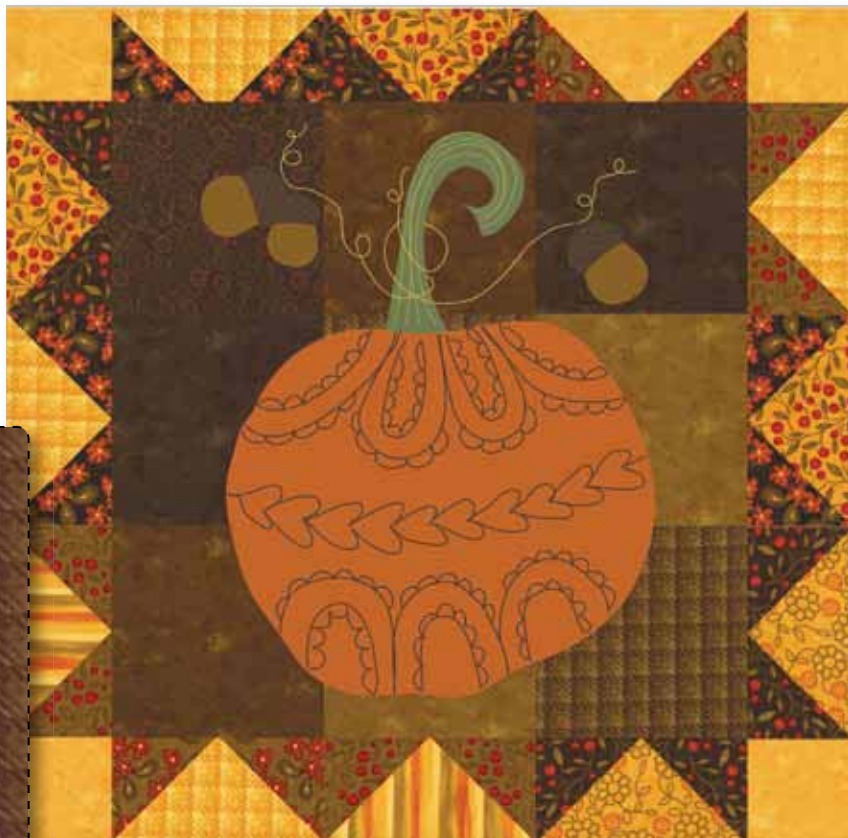

Phenomenal Fall

Sandy Gervais

Experience a Phenomenal Fall with a line that explores the warm range of the fall color spectrum. In the early fall the leaves turn from green to yellow - then orange - followed by fire red until they finally turn bronze and fall to the ground. Those fallen leaves are just one of the many textures of the fall mimicked by the prints and plaids in this line.

17686 15 Oak

17683 16 Bronze

moda

17684 23
Sunshine

17684 25
Oak

PH 550 or PH 550G – A Smashing Pumpkin Size: 17.5" x 17.5"
Features a Charm Pack

Sandy's Solids

7521 532
Walnut