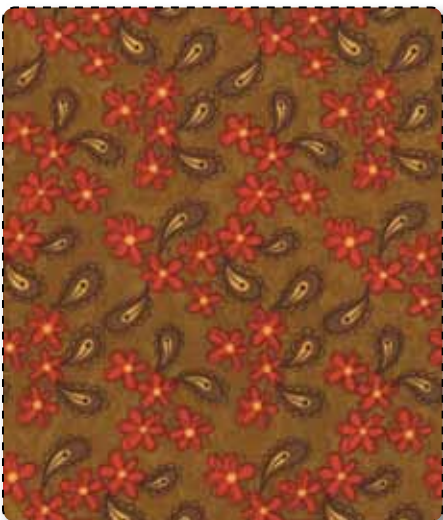

Phenomenal Fall

Sandy Gervais

Experience a Phenomenal Fall with a line that explores the warm range of the fall color spectrum. In the early fall the leaves turn from green to yellow - then orange - followed by fire red until they finally turn bronze and fall to the ground. Those fallen leaves are just one of the many textures of the fall mimicked by the prints and plaids in this line.

17682 14* Fire

17681 14* Fire

17684 11* Fall Multi

17680 14* Fire

PH 551 or PH 551G – Horizons Size: 56" x 64" features layer cake and borders

17681 13* Sunshine

17682 13* Sunshine

17687 16 Sunshine

Visit:

piecesfrommyheart.net

piecesfrommyheart-sgervais.blogspot.com

17683 13* Sunshine

17680 13* Sunshine

17686 13 Sunshine

17687 14 Oak Multi

17686 16 Bronze

17686 15 Oak

17683 16 Bronze

moda

17684 23
Sunshine

17684 25
Oak

PH 550 or PH 550G – A Smashing Pumpkin Size: 17.5" x 17.5"
Features a Charm Pack

Sandy's Solids

7521 532
Walnut