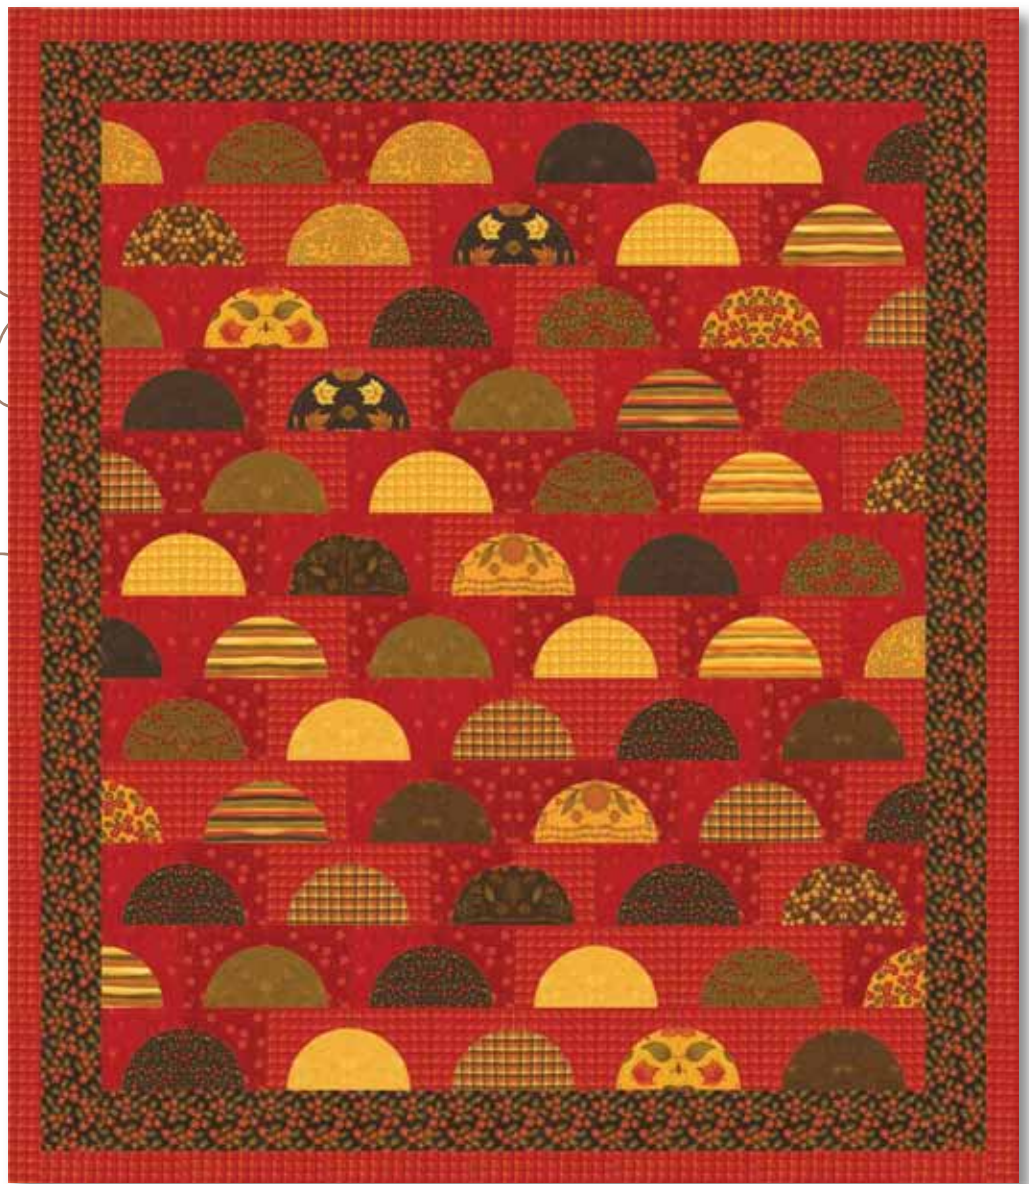

Phenomenal Fall

Sandy Gervais

Experience a Phenomenal Fall with a line that explores the warm range of the fall color spectrum. In the early fall the leaves turn from green to yellow - then orange - followed by fire red until they finally turn bronze and fall to the ground. Those fallen leaves are just one of the many textures of the fall mimicked by the prints and plaids in this line.

17680 12* Walnut

17687 12* Walnut Multi

17682 12 Walnut

17686 12* Walnut

Mix and Match with Sandy's Solids Shown on the following pages

17683 12* Walnut

17681 12* Walnut

17684 24* Fire

17682 14* Fire

17681 14* Fire

17684 11* Fall Multi

17680 14* Fire

PH 551 or PH 551G – Horizons Size: 56" x 64" features layer cake and borders

17681 13* Sunshine

17682 13* Sunshine

17687 16 Sunshine

17686 15 Oak

17683 16 Bronze

moda

17684 23
Sunshine

17684 25
Oak

PH 550 or PH 550G – A Smashing Pumpkin Size: 17.5" x 17.5"
Features a Charm Pack

Sandy's Solids

7521 532
Walnut