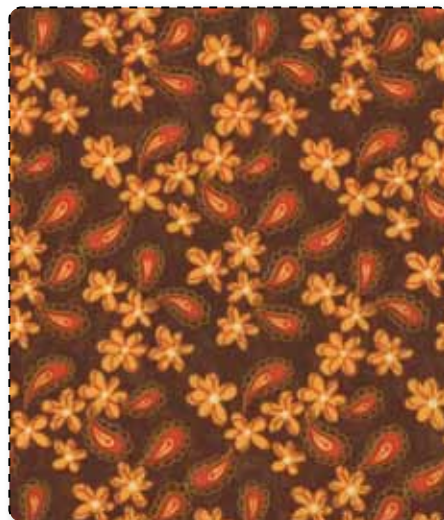

Phenomenal Fall

Sandy Gervais

Experience a Phenomenal Fall with a line that explores the warm range of the fall color spectrum. In the early fall the leaves turn from green to yellow - then orange - followed by fire red until they finally turn bronze and fall to the ground. Those fallen leaves are just one of the many textures of the fall mimicked by the prints and plaids in this line.

Visit:

piecesfrommyheart.net

piecesfrommyheart-sgervais.blogspot.com

17683 13* Sunshine

17680 13* Sunshine

17686 13 Sunshine

17687 14 Oak Multi

17686 16 Bronze

17686 15 Oak

17683 16 Bronze

moda

17684 23
Sunshine

17684 25
Oak

PH 550 or PH 550G – A Smashing Pumpkin Size: 17.5" x 17.5"
Features a Charm Pack

Sandy's Solids

7521 532
Walnut