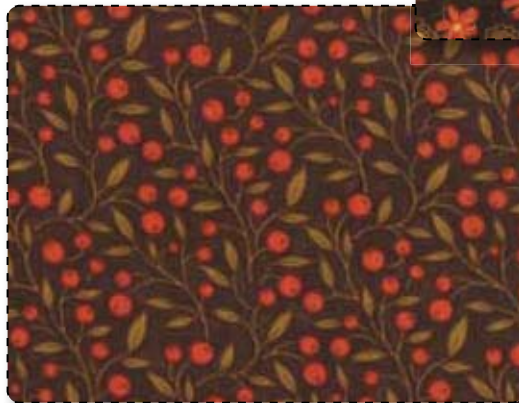

Phenomenal Fall

Sandy Gervais

Experience a Phenomenal Fall with a line that explores the warm range of the fall color spectrum. In the early fall the leaves turn from green to yellow - then orange - followed by fire red until they finally turn bronze and fall to the ground. Those fallen leaves are just one of the many textures of the fall mimicked by the prints and plaids in this line.

17680 12* Walnut

17687 12* Walnut Multi

17682 12 Walnut

17686 12* Walnut

Mix and Match with Sandy's Solids Shown on the following pages

17683 12* Walnut

17681 12* Walnut

17684 24* Fire