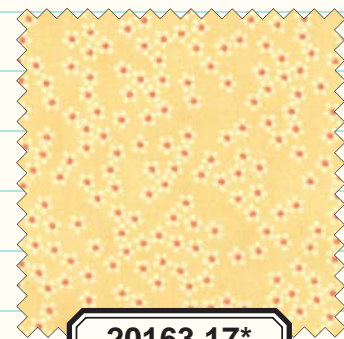

Chintz
Quilt measures 62"x 71"
FT 904/ FT 904G

20160 15

20161 15

Sit Upon
Multiple sizes
FT 903/ FT 903G

Blooms
Measures 2½" & 3"
FT 902/ FT 902G

20166 25

20165 15*

20165 16*

20164 16

20162 15*

20164 15*

20161 16*

20166 15

20160 17*

20165 17*

20163 17*

20166 17

Peggy Sue
Measures 10" & 11"
FT 906/ FT 906G

Kiss Me
Quilt measures 67" x 67"
FT 905/ FT 905G

Twinkle
Quilts multiple sizes
FT 901/ FT 901G

20160 12C

20160 13C

20160 17C

{Strawberry Fields}